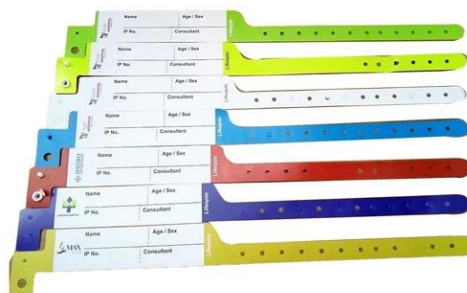

TSHIRTS & POLOS

Where Identity Meets Impact

OVERALLS & DUSTCOATS

SHIRTS AND BLOUSES

Where Identity Meets Impact

CHEF'S JACKET, HATS, APRON, SECURITY & CLEANERS UNIFORMS

BRANDED MERCHANDISE & GIFT ITEMS

Where Identity Meets Impact